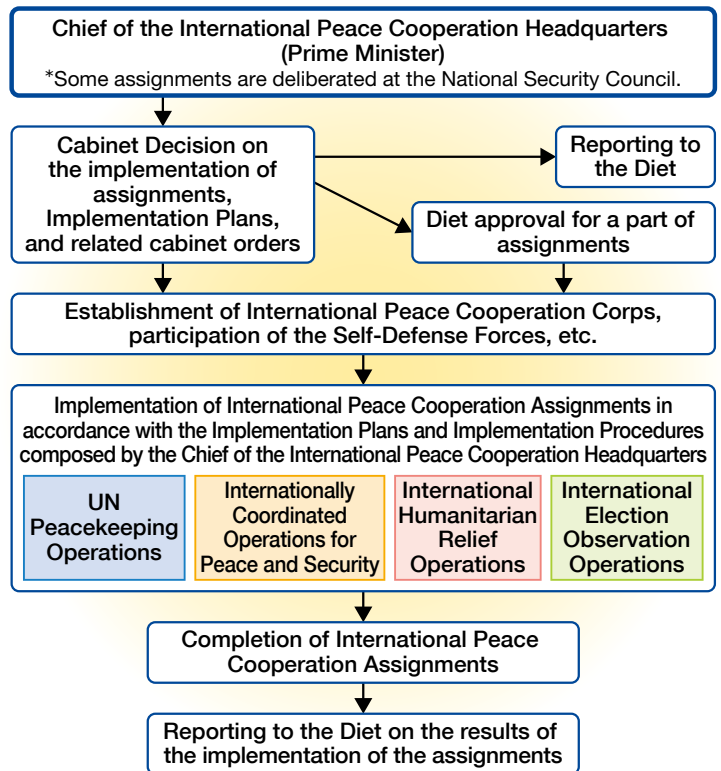

International Peace Cooperation Assignments

Japan dispatches International Peace Cooperation Corps to UN Peacekeeping Operations, Internationally Coordinated Operations for Peace and Security, International Humanitarian Relief Operations, and International Election Observation Operations to undertake the following activities:

- Monitoring the observance of cease-fire and disarmament of armed forces;
- Repair or maintenance of facilities and equipment that are of daily use to the conflict-affected population;
- Distribution of food, clothing, medical supplies and other daily necessities to conflict-affected population;
- Provision of advisory, guidance and supervision on correctional administrative work;
- Observation or management of fair execution of elections or voting.

Japan has so far dispatched International Peace Cooperation Corps 28 times to Asia, Middle East, Europe, Africa, Latin America and the Caribbean.

As of April 2019, Japanese International Peace Cooperation Corps is engaged in UN Missions in South Sudan (UNMISS) and the Multinational Force and Observers (MFO) in the Sinai Peninsula.

● Flow Chart of International Peace Cooperation Assignments

Contributions in Kind

Japan provides necessary goods and supplies to the UN and other international organizations, which are engaged in UN Peacekeeping Operations, Internationally Coordinated Operations for Peace and Security, International humanitarian relief operations and International election observation operations. These contributions have supported UN Peacekeeping Operations and refugee relief operations.

Humanitarian Relief Supply Stockpile Scheme

In order to respond quickly to the needs of in-kind contributions to the International Humanitarian Relief Operations, Japan established a stockpile scheme for humanitarian relief supplies in 1997. Tents, blankets, water containers, plastic sheets and sleeping mats are stored in a warehouse in the United Arab Emirates to respond to emergency requests.

〈Tent〉

The tent is made of thick breathable canvas materials to shut out direct sunlight and moderate room temperature. The tent has a simple design and it is easy to repair. (4m x 4m; capacity: for one family use)

〈Sleeping mat〉

The three-layered foamed core material allows for comfortable sleep even on hard surfaces.

〈Blanket〉

The warm, durable and easy-to-dry fleece blanket is made of recycled plastic bottles.

〈Plastic sheet〉

The sheet is highly versatile and can be laid on the ground or used for roofing. (4m x 5m)

〈Water container〉

The container is lightweight, foldable and portable, made of durable polyethylene. (Capacity: 10 litres, equal to the daily amount needed for one person.)