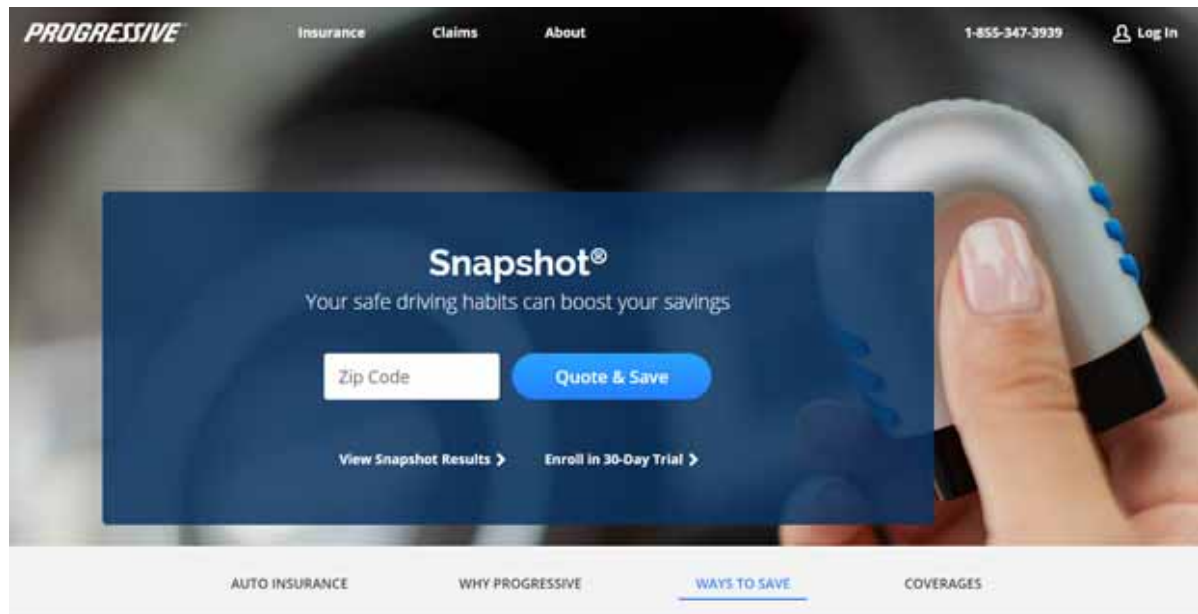

自動車保険「PROGRESSIVE」

The fair way to pay for car insurance

It just makes sense—insurance should be based partly on how you actually drive, rather than just on traditional factors like where you live and what kind of car you have.

<https://www.progressive.com/auto/snapshot/>

17

事後対応から **予測・予防**へ

**事故情報や犯罪情報などを分析して
高齢者の見守りや消費者被害予防に
応用できる可能性があります。**

**さらには、その結果をもとに、
ひとりひとりに注意喚起を行うことも
可能です。**

18